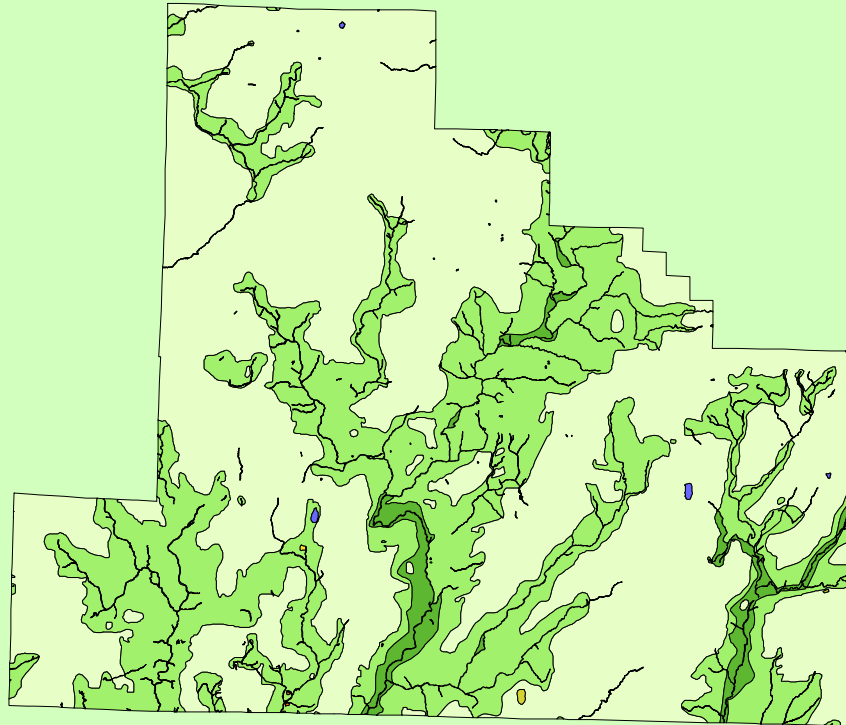

# Land Cover of Shelby County, Illinois in the Early 1800's

**Legend**

- barrens
- bottomland
- cultural
- forest
- marsh
- other wetland
- prairie
- slough
- topo/geo
- water
- wet prairie
- swamp

MAP	ACRES	HECTARES	PERCENT
barrens	131	53	0
bottomland	11579	4686	2.4
cultural	0	0	0
forest	168670	68258	34.3
marsh	22	9	0
other wetland	0	0	0
prairie	306968	124226	62.4
slough	0	0	0
swamp	28	11	0
topo/geo	8	3	0
water	4217	1707	0.9
wet prairie	0	0	0
<b>TOTAL</b>	<b>491623</b>	<b>198953</b>	<b>100</b>