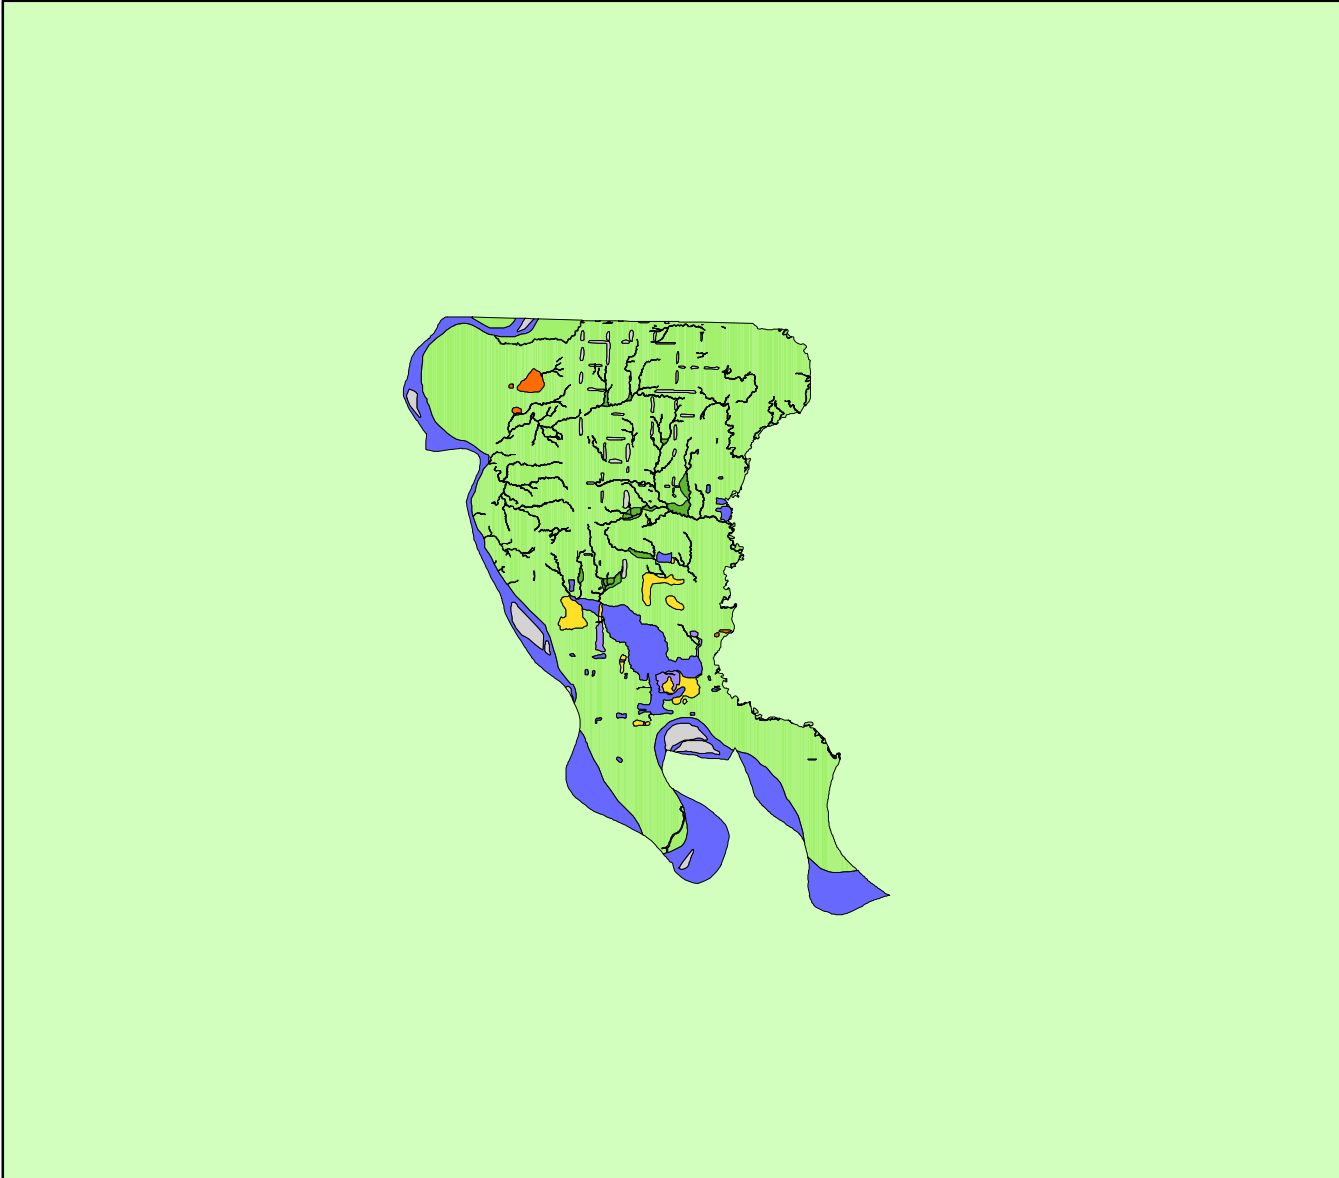

Land Cover of Alexander County, Illinois in the Early 1800's

Legend

- barrens
- bottomland
- cultural
- forest
- marsh
- other wetland
- prairie
- slough
- topo/geo
- water
- wet prairie
- swamp

MAP	ACRES	HECTARES	PERCENT
barrens	0	0	0
bottomland	1153	466	0.7
cultural	0	0	0
forest	126509	51196	78
marsh	591	239	0.4
other wetland	666	270	0.4
prairie	0	0	0
slough	0	0	0
swamp	2277	922	1.4
topo/ geo	4019	1627	2.5
water	26902	10887	16.6
wet prairie	0	0	0
TOTAL	162117	65607	100