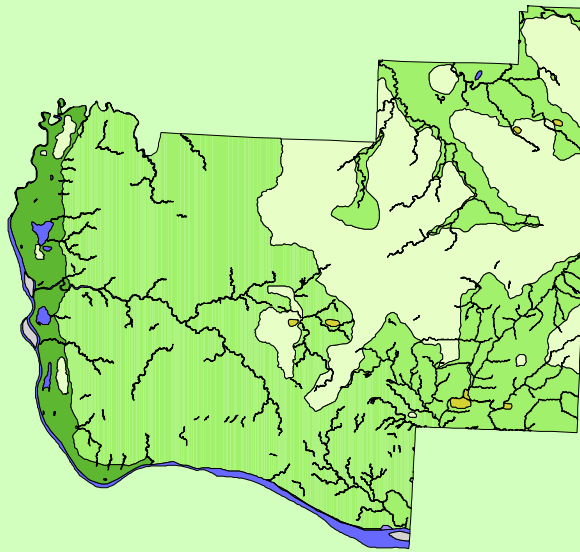

Land Cover of Jersey County, Illinois in the Early 1800's

Legend

- barrens
- bottomland
- cultural
- forest
- marsh
- other wetland
- prairie
- slough
- topo/geo
- water
- wet prairie
- swamp

MAP	ACRES	HECTARES	PERCENT
barrens	541	219	0.2
bottomland	12685	5134	5.2
cultural	0	0	0
forest	151662	61376	62.7
marsh	0	0	0
other wetland	48	19	0
prairie	68913	27888	28.5
slough	0	0	0
swamp	0	0	0
topo/ geo	542	219	0.2
water	7549	3055	3.1
wet prairie	0	0	0
TOTAL	241939	97910	100