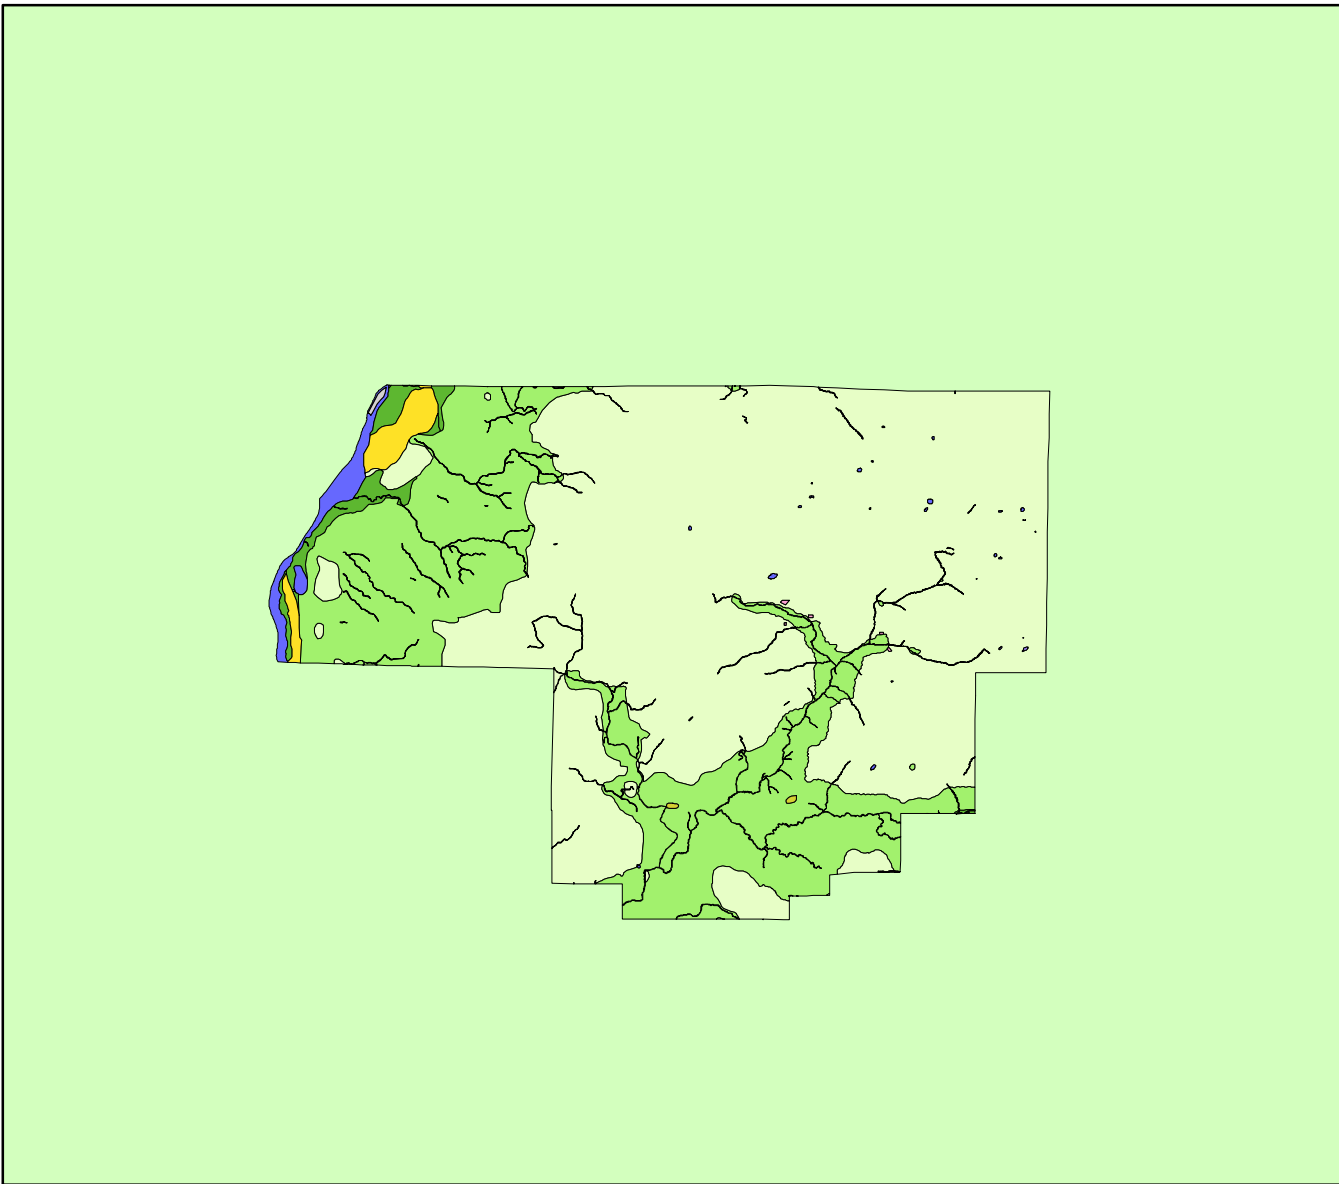

Land Cover of Woodford County, Illinois in the Early 1800's

- Legend**
- barrens
 - bottomland
 - cultural
 - forest
 - marsh
 - other wetland
 - prairie
 - slough
 - topo/geo
 - water
 - wet prairie
 - swamp